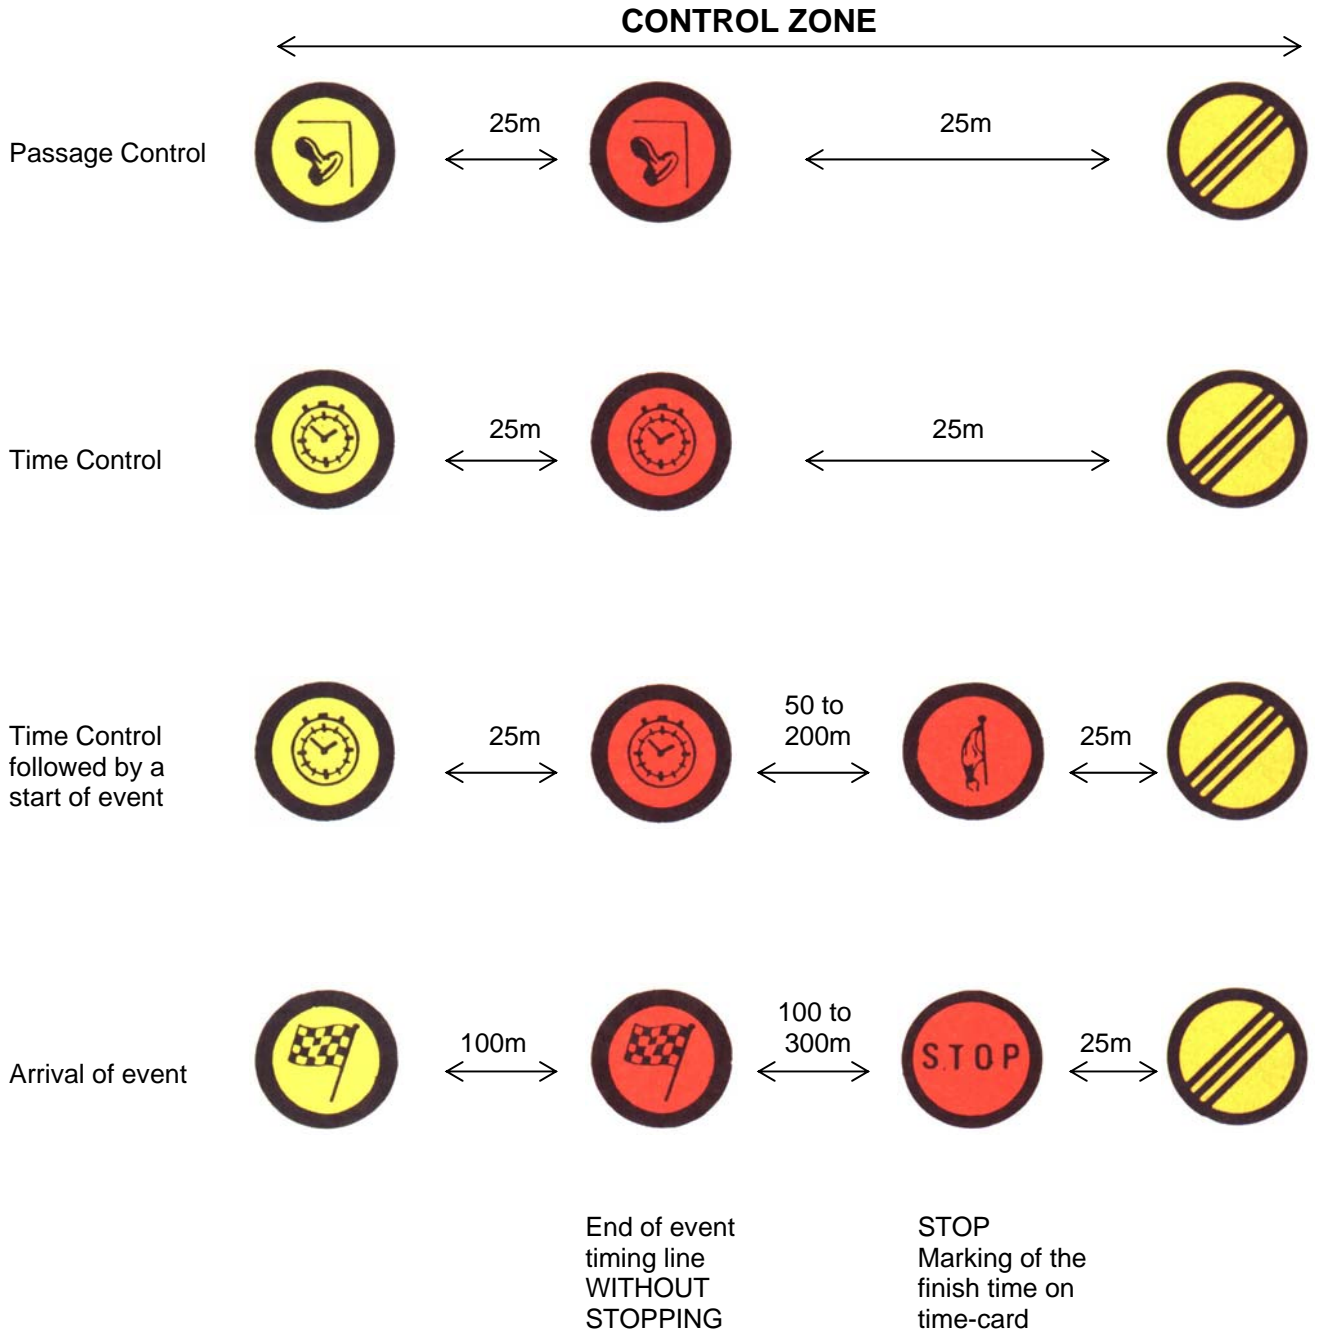

## APPENDIX II

### Rally Control Signposts

**Control zone beginning**  
(NB: Signals with yellow background)

**Compulsory stop**  
(NB: Signals with red background)

**End of control zone**  
(NB: Signals with beige background)

NB: No repair or assistance within the control zone is allowed